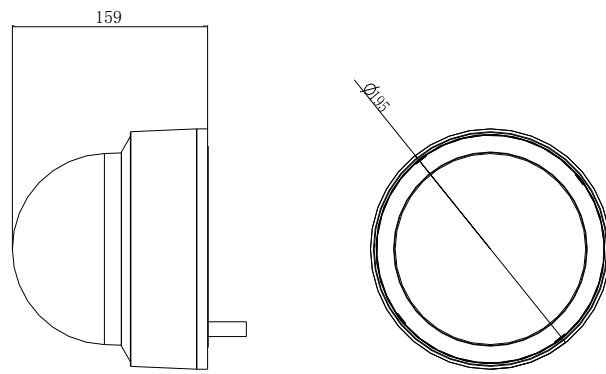

Dimensions

General

Impact Protection	IK10
Operating Conditions	-30°C – 60 °C (-22 °F – 140 °F), Humidity 95% or less (non-condensing), -H: -40 °C – 60 °C
Power Supply	12 V DC \pm 10%/PoE (802.3at); (24 V AC/PoE)
Power Consumption	22W
Dimensions	Φ 195×159 mm
Weight	2850 g